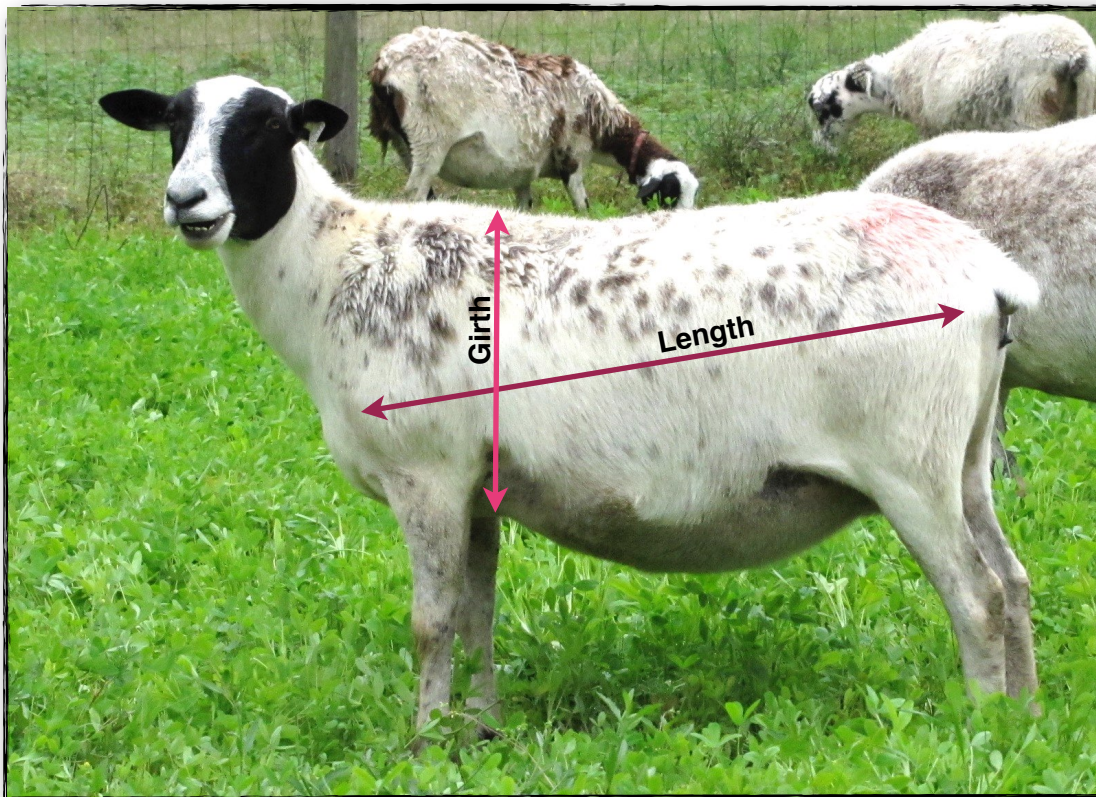

MEAT SHEEP ALLIANCE OF FLORIDA

No Scale? No Problem.

With hair sheep this system is quite accurate in determining weight within 1 or 2 pounds. With wool sheep it's difficult to know how tight to pull the tape to get a measurement on the size of the sheep under the wool, so getting accurate inches to do the math is harder.

Measure from the point of the shoulder to the pin bone, and around the heart girth.
Pull tape snugly around heart girth.

- Accurately Dose Dewormers & Medications
- Know Market Lamb Weights For Sales
- Know Average Weight of Rams & Ewe Flock

**GIRTH X GIRTH X LENGTH \div 300 =
WEIGHT WITHIN 2 lbs.**